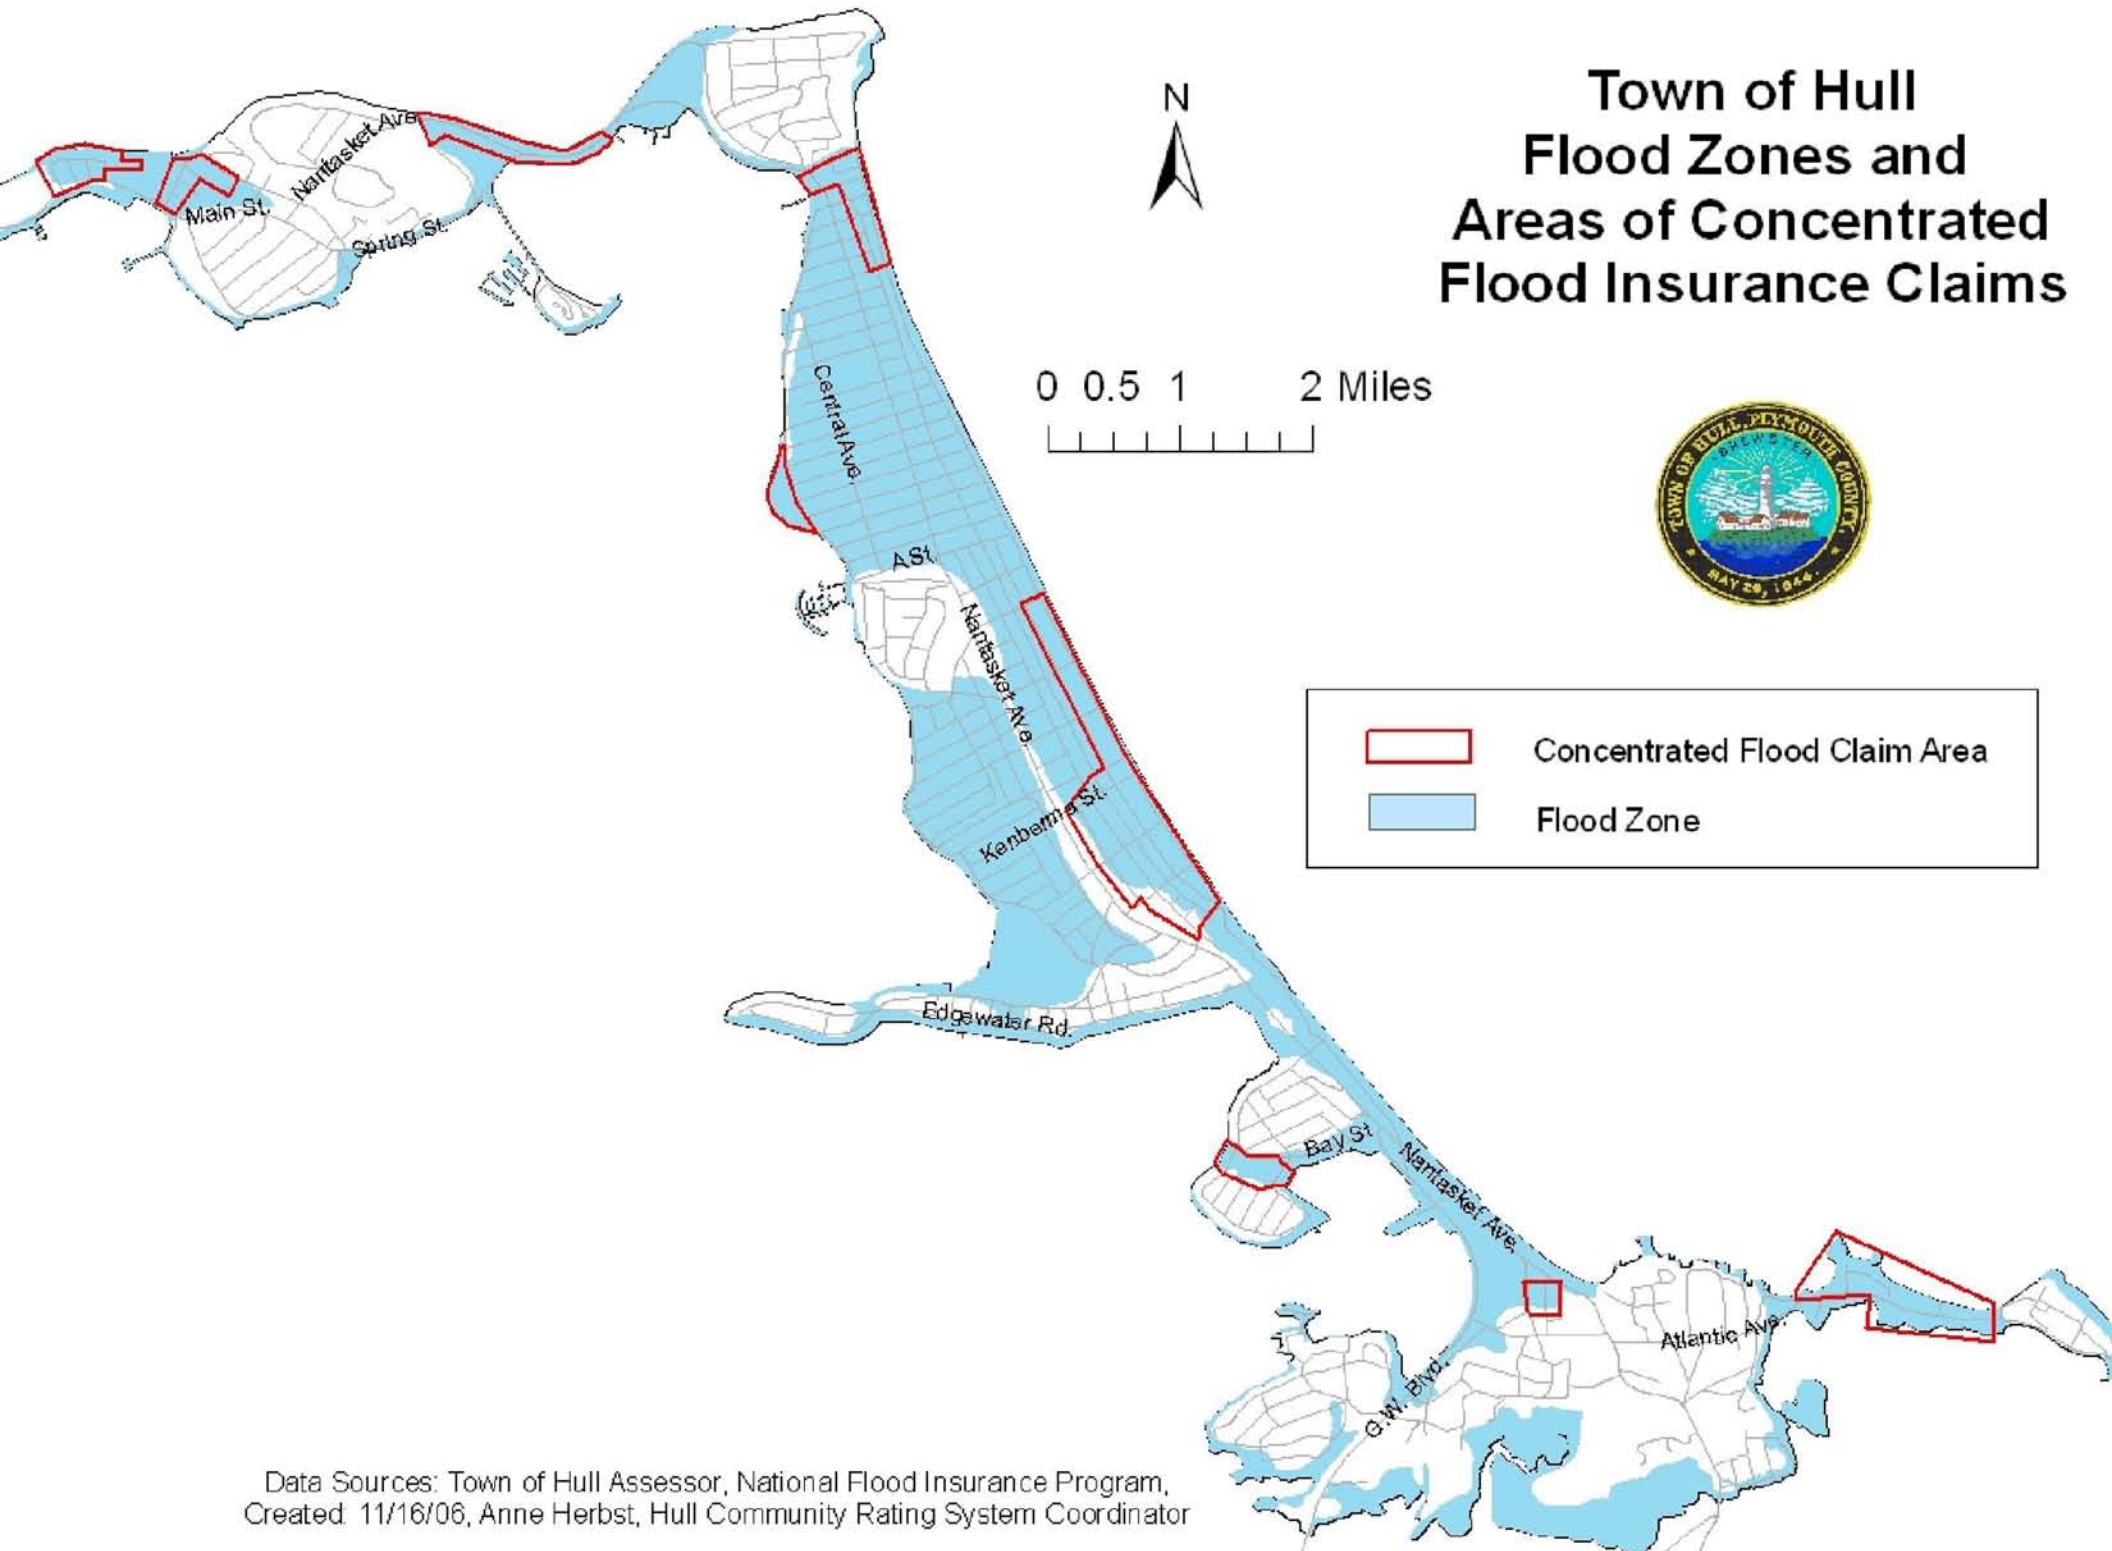

# Town of Hull Flood Zones and Areas of Concentrated Flood Insurance Claims

Data Sources: Town of Hull Assessor, National Flood Insurance Program,  
Created: 11/16/06, Anne Herbst, Hull Community Rating System Coordinator